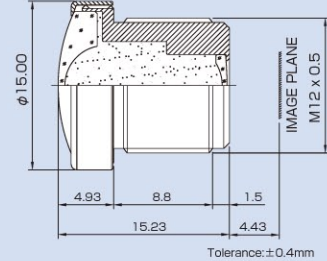

仕様 Specification

型式名 Model	焦点距離 Focal Length	CCDサイズ Image Format	画角 VIEW			レンズ構成 Lens Construction	マウント径 Diameter
			Dia.	Hor.	Ver.		
PX-BL1.24D	1.24mm	φ3.2	190°			4components/6elements	M12xP0.5
PX-BL1.78D	1.78mm	1/4"	166°	124.9°	90.6°	5components/5elements	M12xP0.5
PX-BL1.9H	1.9mm	1/4"	150°	118.1°	90.8°	5components/5elements	M12xP0.5
PX-BL2.1D	2.1mm	1/3"	160°	123°	92°	6components/6elements	M12xP0.5
			116°	92°	69°		
PX-BL2.45D	2.45mm	1/3"	150°	122°	90°	6components/6elements	M12xP0.5
			113.5°	90°	67°		
PX-BL2.9D	2.9mm	1/3"	120°	96°	72°	4components/4elements	M12xP0.5
			97°	77°	58°		
PX-BL3.6D	3.6mm	1/3"	95.4°	74.1°	54.8°	4components/4elements	M12xP0.5
			68.6°	54.2°	40.2°		
PX-BL4.0D	4.0mm	1/3"	80°	69°	50°	4components/4elements	M12xP0.5
			64°	52°	38°		
PX-BL6.0D	6.0mm	1/3"	60°	46°	34°	3components/4elements	M12xP0.5
			41.3°	34°	26°		
PX-BL8.0D	8.0mm	1/3"	40°	31.5°	23.7°	4components/4elements	M12xP0.5
			30°	23°	17°		
PX-BL12D	12mm	1/3"	28°	22°	16°	3components/3elements	M12xP0.5
			19°	16°	12°		
PX-BL16H	16mm	1/3"	21°	16.6°	12.4°	3components/3elements	M12xP0.5
			15.8°	12.4°	9.3°		
PX-BL25H	25mm	1/3"	13.5°	10.7°	7.8°	4components/4elements	M12xP0.5
			9.9°	8.2°	5.9°		
PX-BL35H	35mm	1/2"	13°	9.8°	7.2°	4components/4elements	M12xP0.5
			9.8°	7.3°	5.4°		

● 仕様は予告なく変更する場合がございます。詳細はお問い合わせ願います。
Specifications are subject to change with or without notice. Please contact us.

PX-BL1.24D

PX-BL1.78D

PX-BL1.9H

PX-BL2.1D