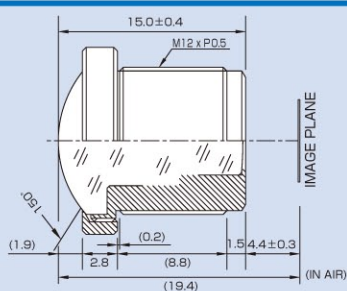

仕様 Specification

型式名 Model	焦点距離 Focal Length	CCDサイズ Image Format	画角 VIEW			レンズ構成 Lens Construction	マウント径 Diameter
			Dia.	Hor.	Ver.		
PX-BL1.24D	1.24mm	φ3.2	190°			4components/6elements	M12xP0.5
PX-BL1.78D	1.78mm	1/4"	166°	124.9°	90.6°	5components/5elements	M12xP0.5
PX-BL1.9H	1.9mm	1/4"	150°	118.1°	90.8°	5components/5elements	M12xP0.5
PX-BL2.1D	2.1mm	1/3"	160°	123°	92°	6components/6elements	M12xP0.5
			116°	92°	69°		
PX-BL2.45D	2.45mm	1/3"	150°	122°	90°	6components/6elements	M12xP0.5
			113.5°	90°	67°		
PX-BL2.9D	2.9mm	1/3"	120°	96°	72°	4components/4elements	M12xP0.5
			97°	77°	58°		
PX-BL3.6D	3.6mm	1/3"	95.4°	74.1°	54.8°	4components/4elements	M12xP0.5
			68.6°	54.2°	40.2°		
PX-BL4.0D	4.0mm	1/3"	80°	69°	50°	4components/4elements	M12xP0.5
			64°	52°	38°		
PX-BL6.0D	6.0mm	1/3"	60°	46°	34°	3components/4elements	M12xP0.5
			41.3°	34°	26°		
PX-BL8.0D	8.0mm	1/3"	40°	31.5°	23.7°	4components/4elements	M12xP0.5
			30°	23°	17°		
PX-BL12D	12mm	1/3"	28°	22°	16°	3components/3elements	M12xP0.5
			19°	16°	12°		
PX-BL16H	16mm	1/3"	21°	16.6°	12.4°	3components/3elements	M12xP0.5
			15.8°	12.4°	9.3°		
PX-BL25H	25mm	1/3"	13.5°	10.7°	7.8°	4components/4elements	M12xP0.5
			9.9°	8.2°	5.9°		
PX-BL35H	35mm	1/2"	13°	9.8°	7.2°	4components/4elements	M12xP0.5
			9.8°	7.3°	5.4°		

● 仕様は予告なく変更する場合がございます。詳細はお問い合わせ願います。
Specifications are subject to change with or without notice. Please contact us.

PX-BL1.24D

PX-BL1.78D

PX-BL1.9H

PX-BL2.1D